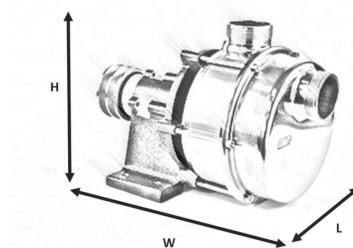

TR 14 - TR Drill Pumps

Self-priming pump designed for coupling to electric drills. The TR series is made of brass CB754S with stainless steel shaft.

Very useful for small transfer, extremely easy to install and use, it is a pump able to solve many pumping problems.

Hydraulic specifications

- Maximum capacity : 28 lt/min
- Maximum head : 21 m
- Gasket on the shaft: Seal
- Maximum priming height : 6 m
- Threaded ports: 3/4"
- Maximum liquid density 1.1g/cm³ free of hard particles in suspension
- Maximum temperature 90°C
- Not suitable for aggressive liquids towards pump construction materials and gaskets (see technical specifications)
- Not appropriate for the transfer of petrol, solvents and, in general, in environments with risk of explosion and fire
- Possibility of reversing the pumping flow
- Complete with a pair of brass hose fittings for pipes 14 (one straight and one curved)
- Possibility of working for short periods with closed pipes
- During installation, the pump must be filled with liquid, subsequently this operation is no longer necessary

Technical specifications

Material

- Pump Parts: Brass
- Counterflange: AISI 304
- Shaft : AISI 304
- Impeller : Brass
- Gaskets: NBR

Pump features

Ports	Φ Hose fitting	Priming ability	Qmax	Hmax
3/4"	14 mm	6 m	28 lt/min	21 m

Overall dimensions

W	L	H	Weight
87 mm	125 mm	105 mm	1.1 kg

1400 g/min			
H (m)	1m	5m	10m
Q	12 lt/min	3 lt/min	0 lt/min
HP	0.0 HP	0.0 HP	0.0 HP

1900 g/min			
H (m)	1m	5m	10m
Q	17 lt/min	11 lt/min	4 lt/min
HP	0.0 HP	0.0 HP	0.0 HP