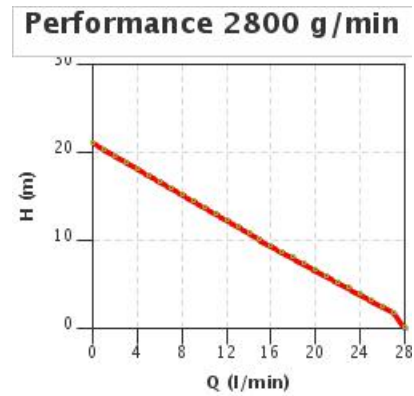

2800 g/min				
H (m)	1m	10m	20m	30m
Q	28 lt/min	15 lt/min	0 lt/min	0 lt/min
HP	0.0 HP	0.0 HP	0.0 HP	0.0 HP