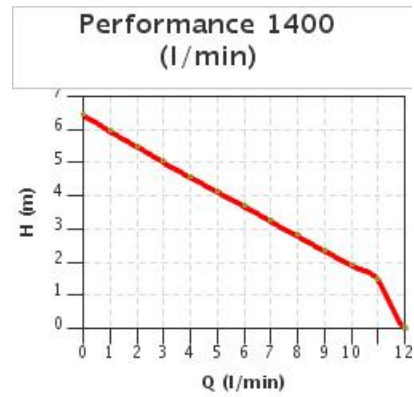

TR 14 - TR Drill Pumps

Self-priming pump designed for coupling to electric drills. The TR series is made of brass CB754S with stainless steel shaft.

Very useful for small transfer, extremely easy to install and use, it is a pump able to solve many pumping problems.

Hydraulic specifications

- Maximum capacity : 28 lt/min
- Maximum head : 21 m
- Gasket on the shaft: Seal
- Maximum priming height : 6 m
- Threaded ports: 3/4"
- Maximum liquid density 1.1g/cm³ free of hard particles in suspension
- Maximum temperature 90°C
- Not suitable for aggressive liquids towards pump construction materials and gaskets (see technical specifications)
- Not appropriate for the transfer of petrol, solvents and, in general, in environments with risk of explosion and fire
- Possibility of reversing the pumping flow
- Complete with a pair of brass hose fittings for pipes 14 (one straight and one curved)
- Possibility of working for short periods with closed pipes
- During installation, the pump must be filled with liquid, subsequently this operation is no longer necessary

Technical specifications

Material

- Pump Parts: Brass
- Counterflange: AISI 304
- Shaft : AISI 304
- Impeller : Brass
- Gaskets: NBR

Pump features

Ports	Φ Hose fitting	Priming ability	Qmax	Hmax
3/4"	14 mm	6 m	28 lt/min	21 m

Overall dimensions

W	L	H	Weight
87 mm	125 mm	105 mm	1.1 kg

1400 g/min			
H (m)	1m	5m	10m
Q	12 lt/min	3 lt/min	0 lt/min
HP	0.0 HP	0.0 HP	0.0 HP

1900 g/min			
H (m)	1m	5m	10m
Q	17 lt/min	11 lt/min	4 lt/min
HP	0.0 HP	0.0 HP	0.0 HP