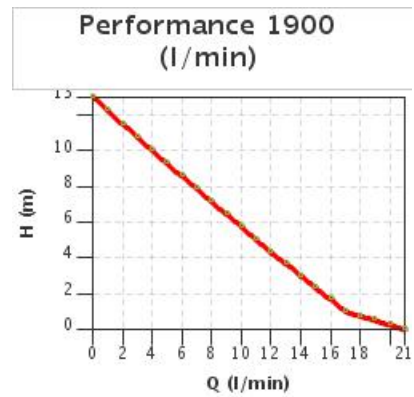

Hydraulic specifications

- Maximum capacity : 28 lt/min
- Maximum head : 21 m
- Gasket on the shaft: Seal
- Maximum priming height : 6 m
- Threaded ports: 3/4"
- Maximum liquid density 1.1g/cm³ free of hard particles in suspension
- Maximum temperature 90°C
- Not suitable for aggressive liquids towards pump construction materials and gaskets (see technical specifications)
- Not appropriate for the transfer of petrol, solvents and, in general, in environments with risk of explosion and fire
- Possibility of reversing the pumping flow
- Complete with a pair of brass hose fittings for pipes 14 (one straight and one curved)
- Possibility of working for short periods with closed pipes
- During installation, the pump must be filled with liquid, subsequently this operation is no longer necessary

Technical specifications

Material

- Pump Parts: Brass
- Counterflange: AISI 304
- Shaft : AISI 304
- Impeller : Brass
- Gaskets: NBR

Pump features

Ports	Φ Hose fitting	Priming ability	Qmax	Hmax
3/4"	14 mm	6 m	28 lt/min	21 m

Overall dimensions

W	L	H	Weight
87 mm	125 mm	105 mm	1.1 kg

1400 g/min			
H (m)	1m	5m	10m
Q	12 lt/min	3 lt/min	0 lt/min
HP	0.0 HP	0.0 HP	0.0 HP

1900 g/min			
H (m)	1m	5m	10m
Q	17 lt/min	11 lt/min	4 lt/min
HP	0.0 HP	0.0 HP	0.0 HP